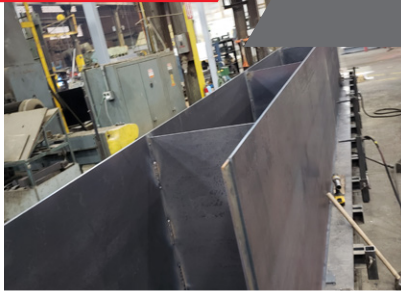

TC / AMERICAN
CRANE COMPANY

TC/A BOX GIRDERS

+1 763-497-7000
WWW.TCAMERICAN.COM