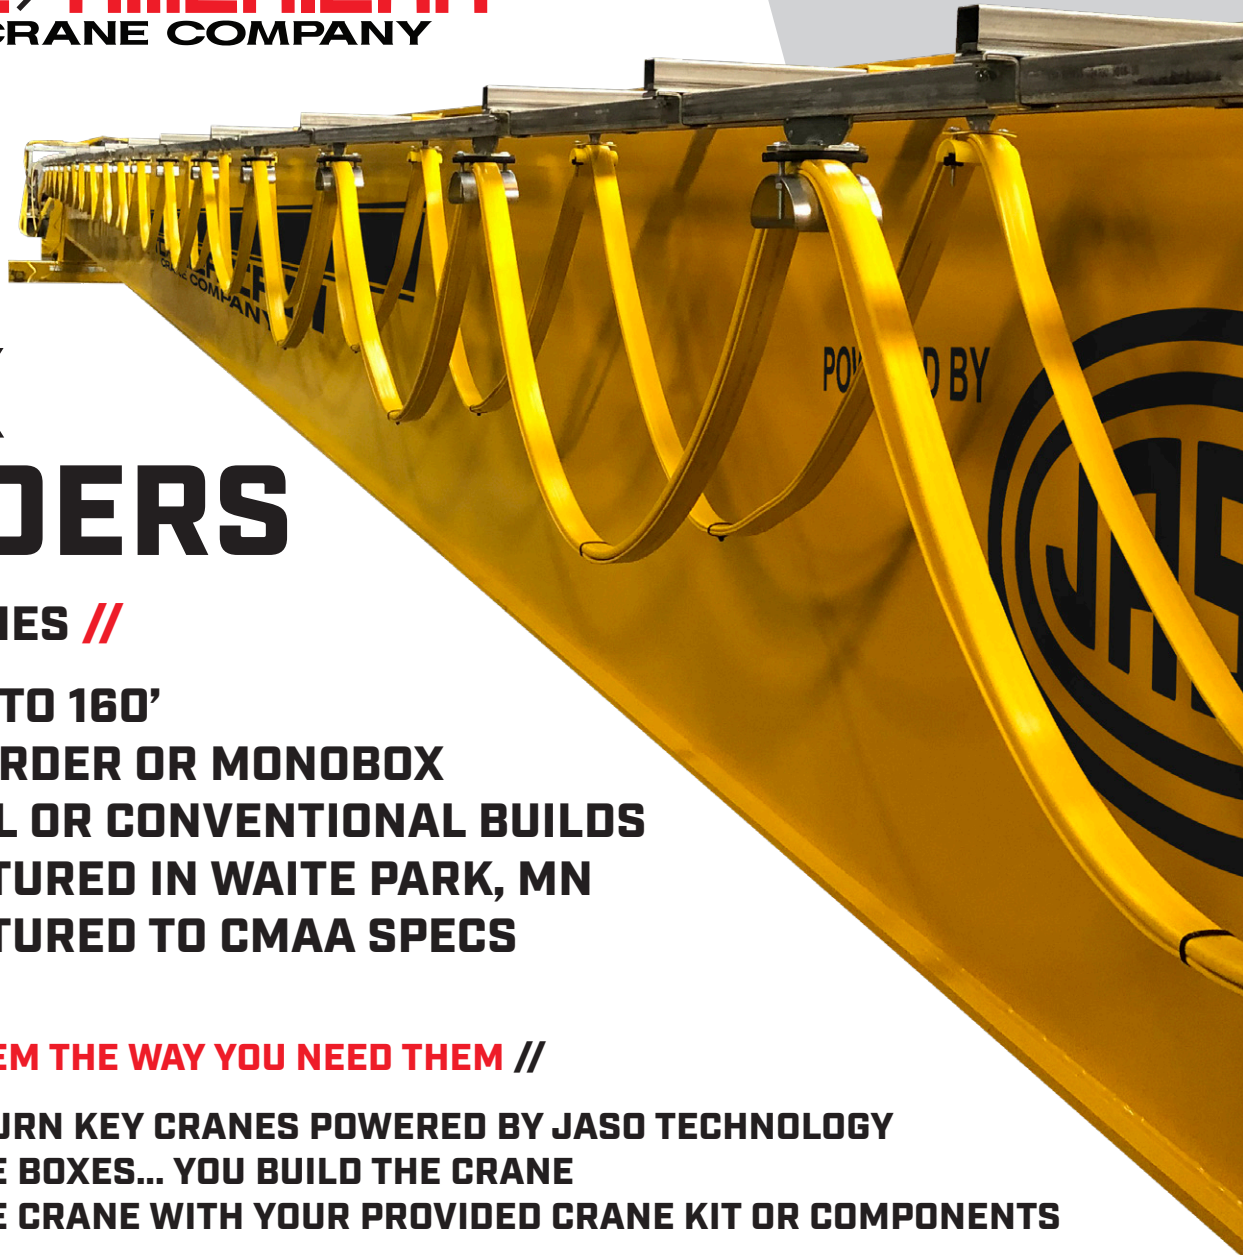

**TC / AMERICAN**  
**CRANE COMPANY**

# TC/A BOX GIRDERS

+1 763-497-7000  
[WWW.TCAMERICAN.COM](http://WWW.TCAMERICAN.COM)

**TC / AMERICAN**  
CRANE COMPANY

# BOX GIRDERS

**CAPABILITIES //**

**SPANS UP TO 160'**

**DOUBLE GIRDER OR MONOBOX**

**TORSIONAL OR CONVENTIONAL BUILDS**

**MANUFACTURED IN WAITE PARK, MN**

**MANUFACTURED TO CMAA SPECS**

**WE BUILD THEM THE WAY YOU NEED THEM //**

**COMPLETE, TURN KEY CRANES POWERED BY JASO TECHNOLOGY**

**WE BUILD THE BOXES... YOU BUILD THE CRANE**

**WE BUILD THE CRANE WITH YOUR PROVIDED CRANE KIT OR COMPONENTS**

**AUTHORIZED DEALER //**

**11110 INDUSTRIAL CIRCLE NW SUITE A**